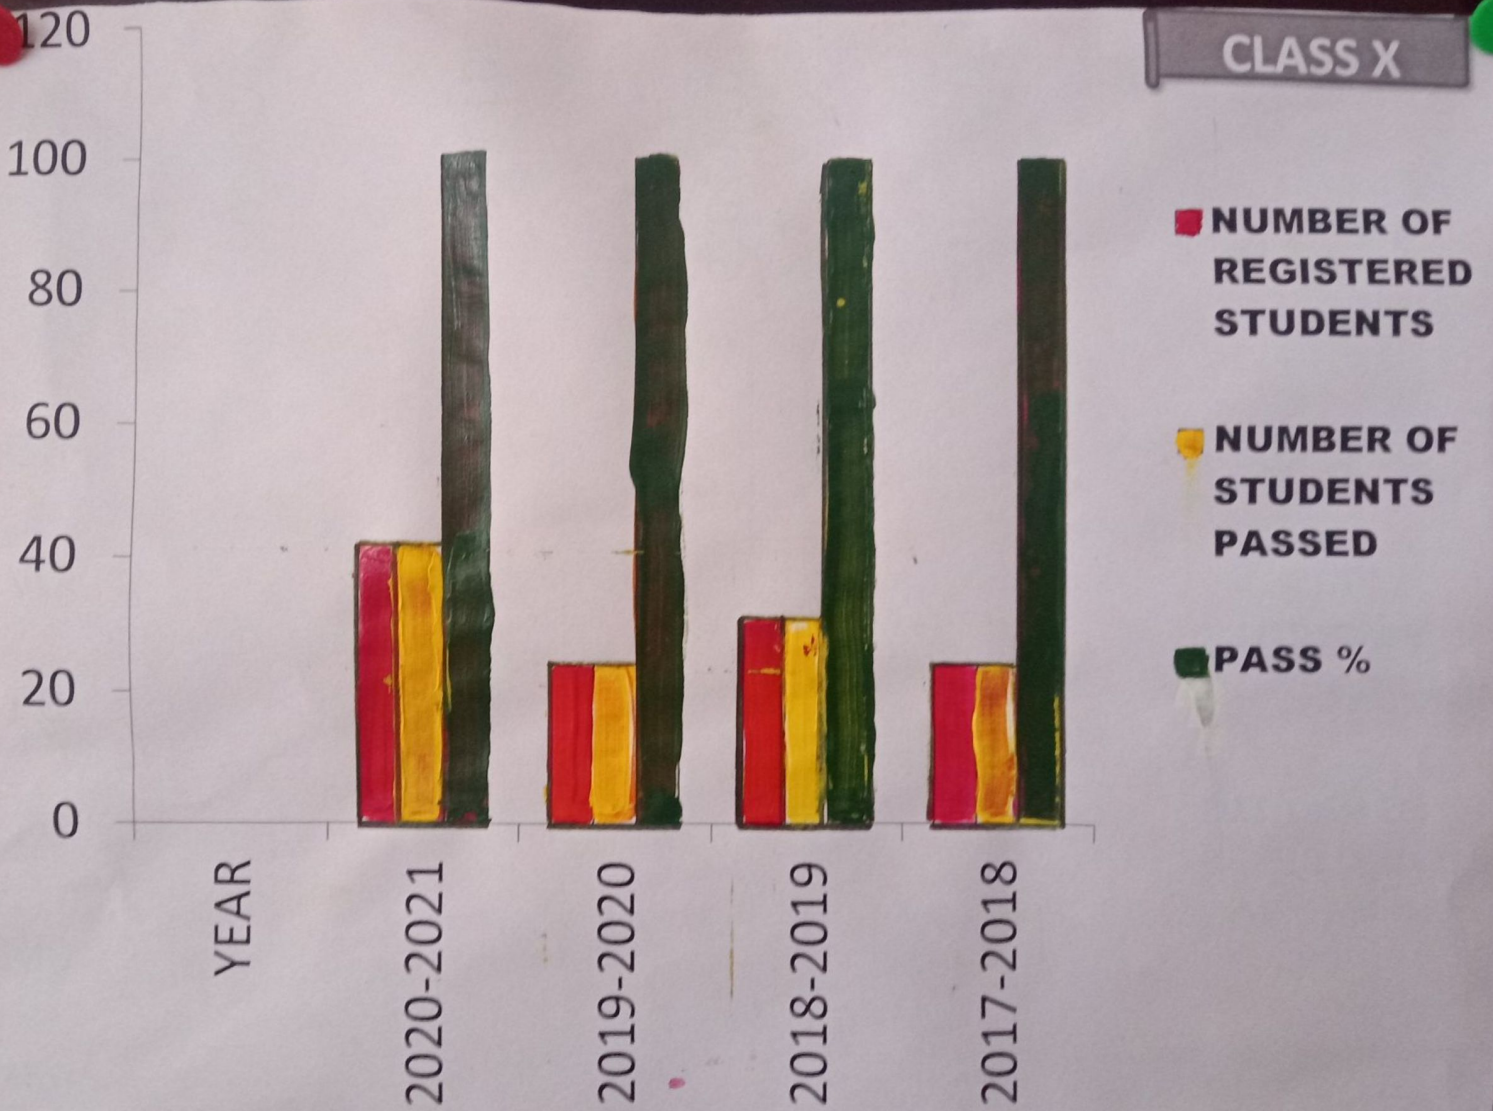

CLASS X

CLASS XII

CBSE RESULT

CLASS X

S. NO.	YEAR	NUMBER OF REGISTERED STUDENTS	NUMBER OF STUDENTS PASSED	PASS %
1	2020-2021	42	42	100
2	2019-2020	24	24	100
3	2018-2019	31	31	100
4	2017-2018	24	24	100

CLASS XII

S. NO.	YEAR	NUMBER OF REGISTERED STUDENTS	NUMBER OF STUDENTS PASSED	PASS %
1	2020-2021	38	38	100
2	2019-2020	18	18	100
3	2018-2019	27	27	100
4	2017-2018	24	24	100